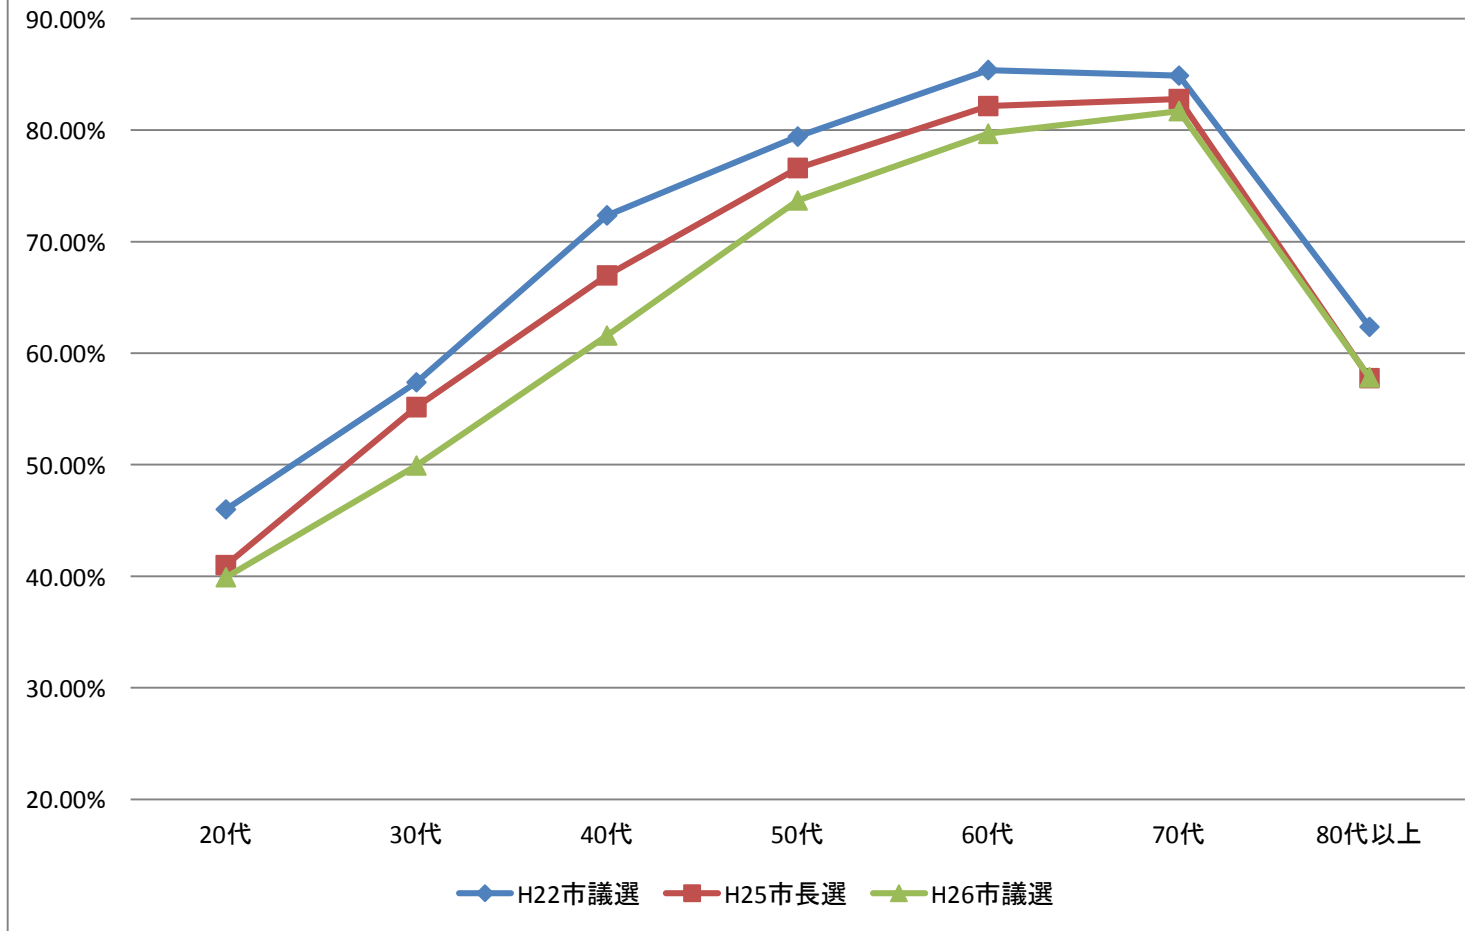

年代別投票率

	20代	30代	40代	50代	60代	70代	80代以上	全体
H22市議選	45.99%	57.39%	72.35%	79.42%	85.38%	84.89%	62.35%	72.07%
H25市長選	41.00%	55.17%	66.97%	76.60%	82.16%	82.78%	57.76%	68.73%
H26市議選	39.91%	49.92%	61.57%	73.68%	79.68%	81.71%	57.83%	66.37%